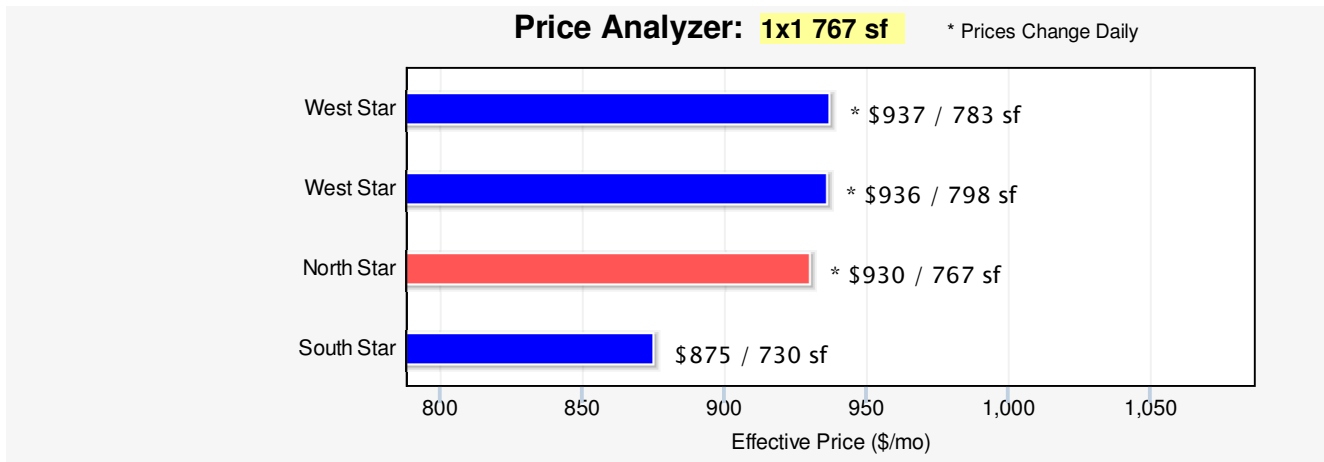

Floorplan Focus: 1-Bedrooms

[Show 1-Bedroom Details](#)

[Price Analyzer: How it works?](#)