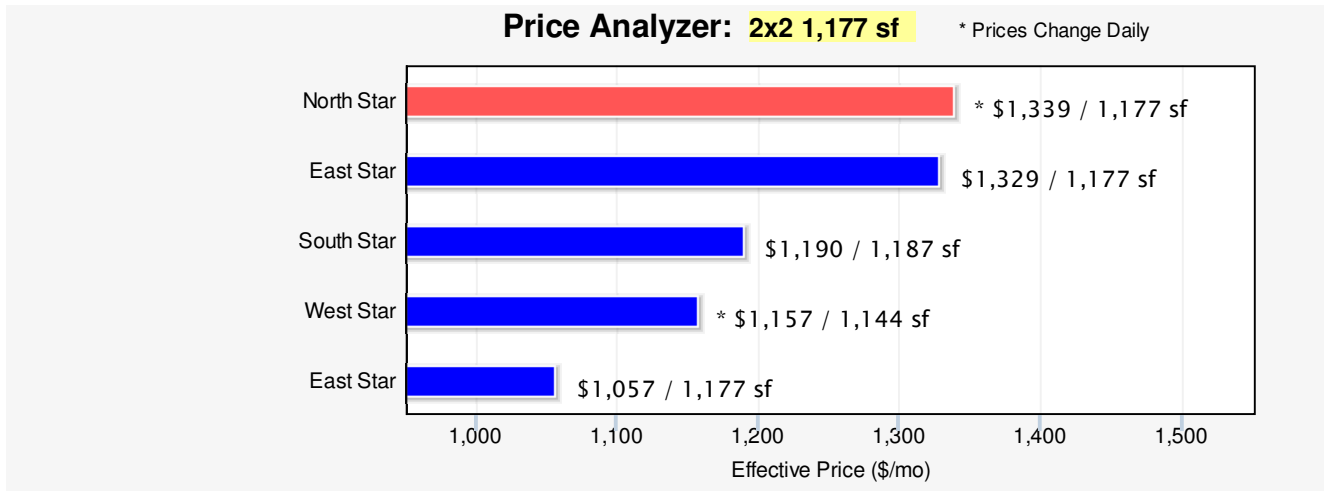

Floorplan Focus: 2-Bedrooms

[Show 2-Bedroom Details](#)

[Price Analyzer: How it works?](#)