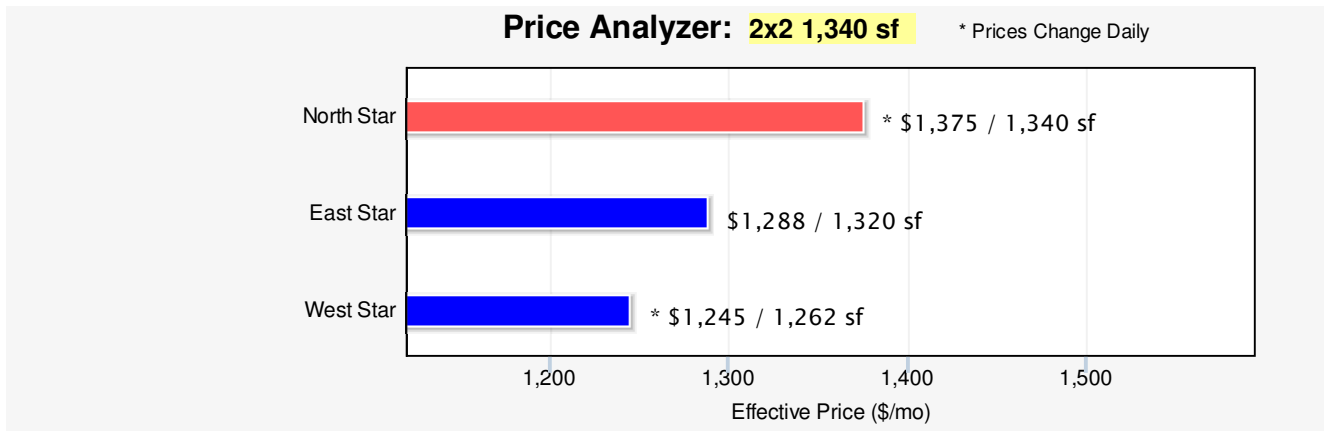

Floorplan Focus: 2-Bedrooms

[Show 2-Bedroom Details](#)

[Price Analyzer: How it works?](#)