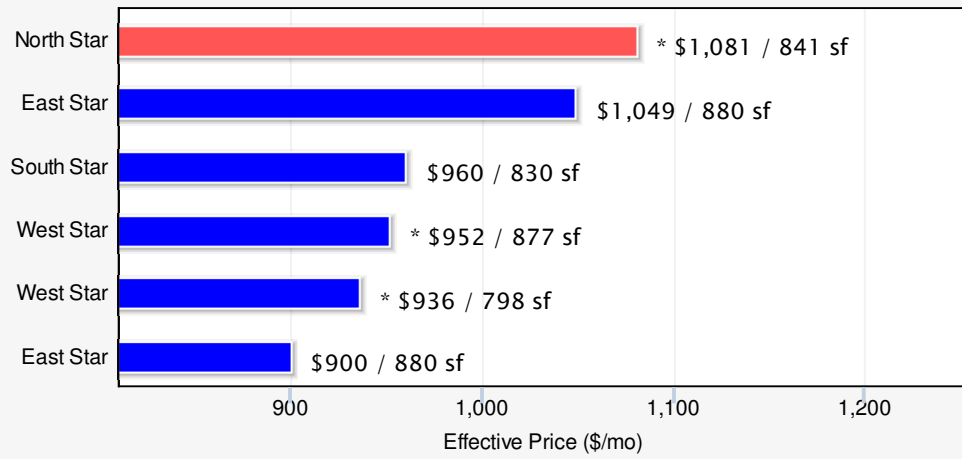

## Floorplan Focus: 1-Bedrooms

[Show 1-Bedroom Details](#)

[Price Analyzer: How it works?](#)

**Price Analyzer: 1x1 772 sf** \* Prices Change Daily

**Price Analyzer: 1x1 841 sf** \* Prices Change Daily