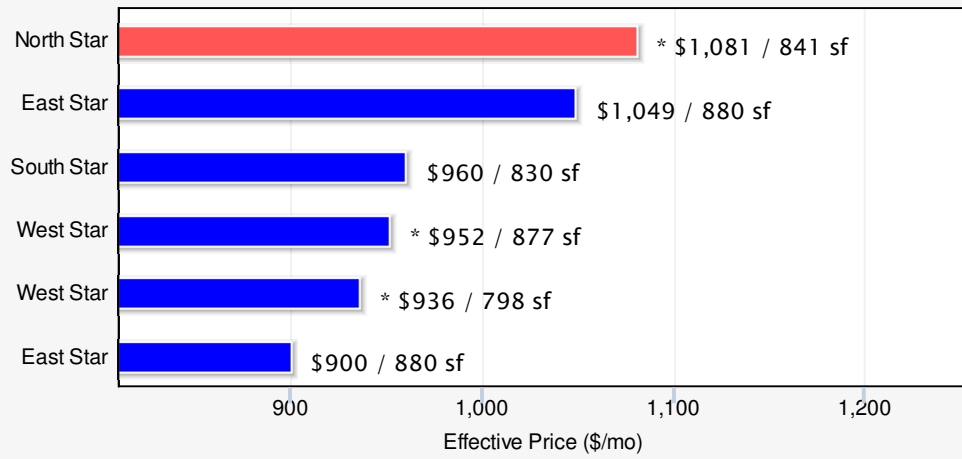

Op:AA Copyright© 2013 Apartment Data Services, Inc. All Rights Reserved

Floorplan Focus: 1-Bedrooms

[Show 1-Bedroom Details](#)

[Price Analyzer: How it works?](#)

Price Analyzer: 1x1 772 sf * Prices Change Daily

Price Analyzer: 1x1 841 sf * Prices Change Daily

Floorplan Focus: 2-Bedrooms

[Show 2-Bedroom Details](#)

[Price Analyzer: How it works?](#)

Floorplan Focus: 3-Bedrooms

[Show 3-Bedroom Details](#)

[Price Analyzer: How it works?](#)