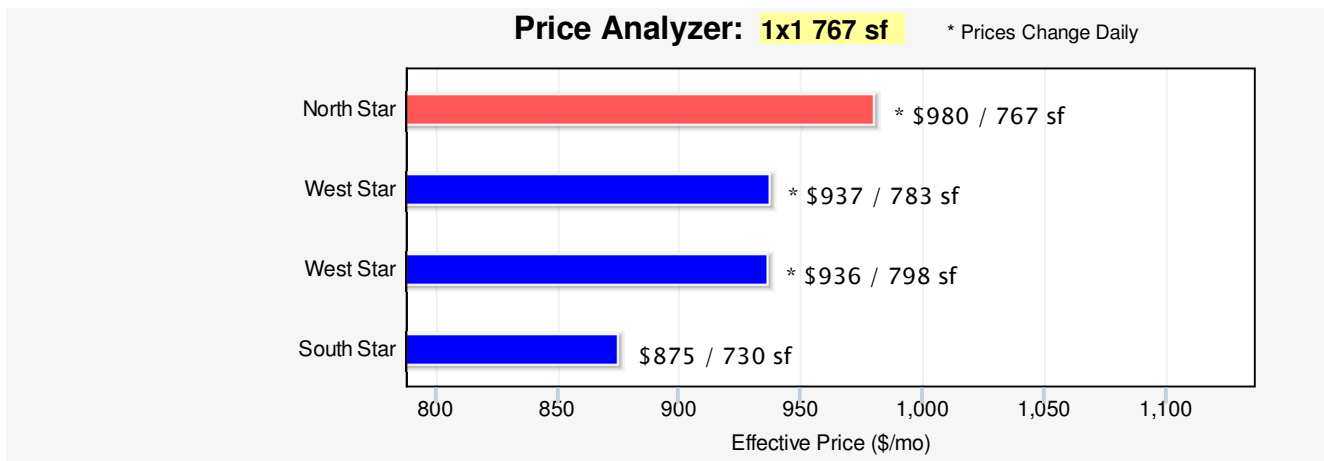

Floorplan Focus: 1-Bedrooms

[Show 1-Bedroom Details](#)

[Price Analyzer: How it works?](#)