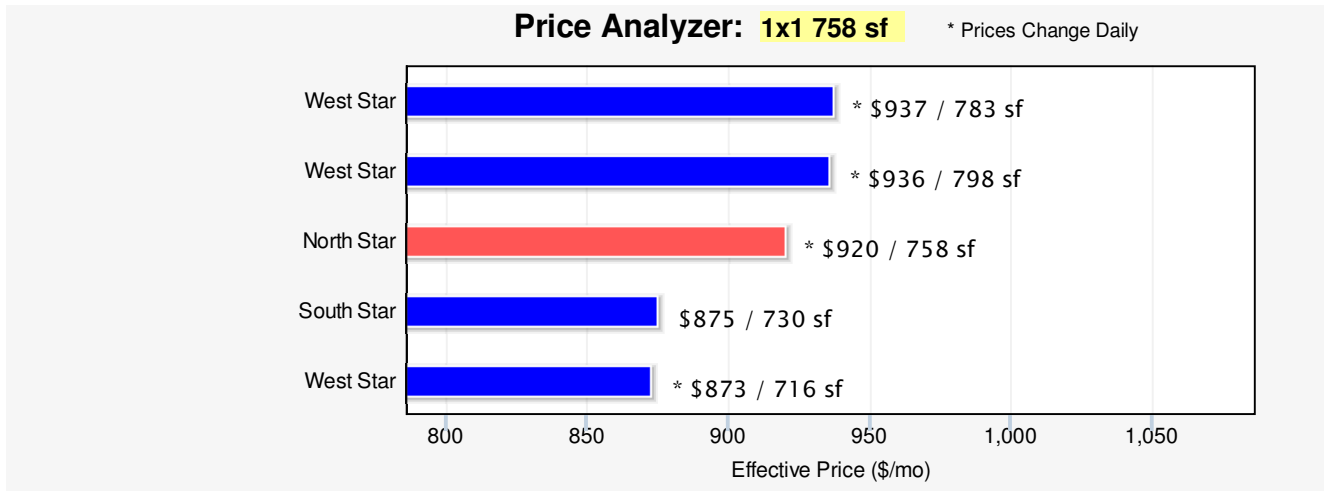

Floorplan Focus: 1-Bedrooms

[Show 1-Bedroom Details](#)

[Price Analyzer: How it works?](#)