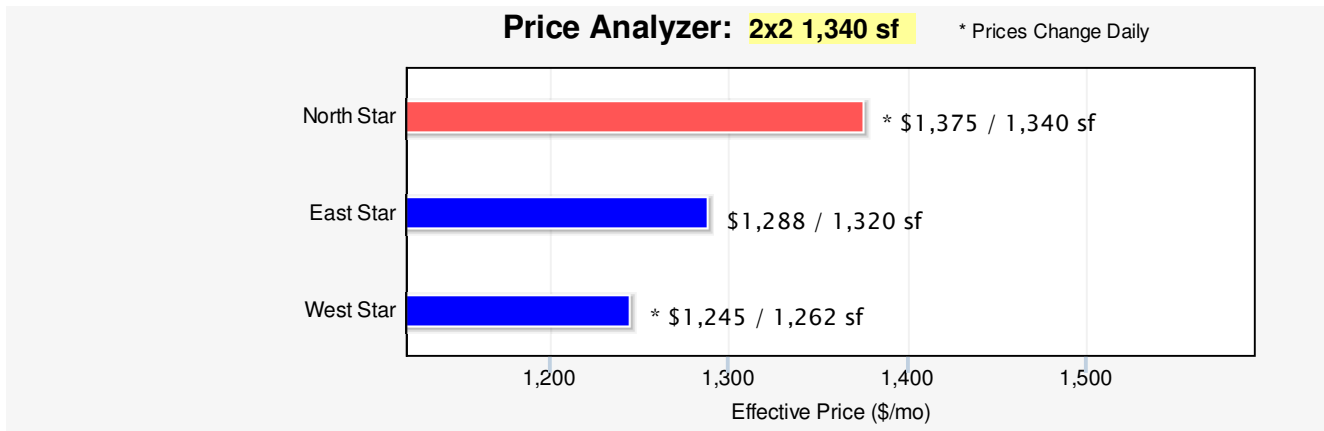

The following is a list of all the Comps communities including the †Subject community.
Show Apartment Details: [1-4](#)

- 1) [East Star](#)
- 2) [North Star](#) †

- 3) [South Star](#)
- 4) [West Star](#)

Op:AA Copyright© 2013 Apartment Data Services, Inc. All Rights Reserved

Floorplan Focus: 1-Bedrooms

[Show 1-Bedroom Details](#)

[Price Analyzer: How it works?](#)

Price Analyzer: 1x1 772 sf * Prices Change Daily

Price Analyzer: 1x1 841 sf * Prices Change Daily

Floorplan Focus: 2-Bedrooms

[Show 2-Bedroom Details](#)

[Price Analyzer: How it works?](#)

Floorplan Focus: 3-Bedrooms

[Show 3-Bedroom Details](#)

[Price Analyzer: How it works?](#)