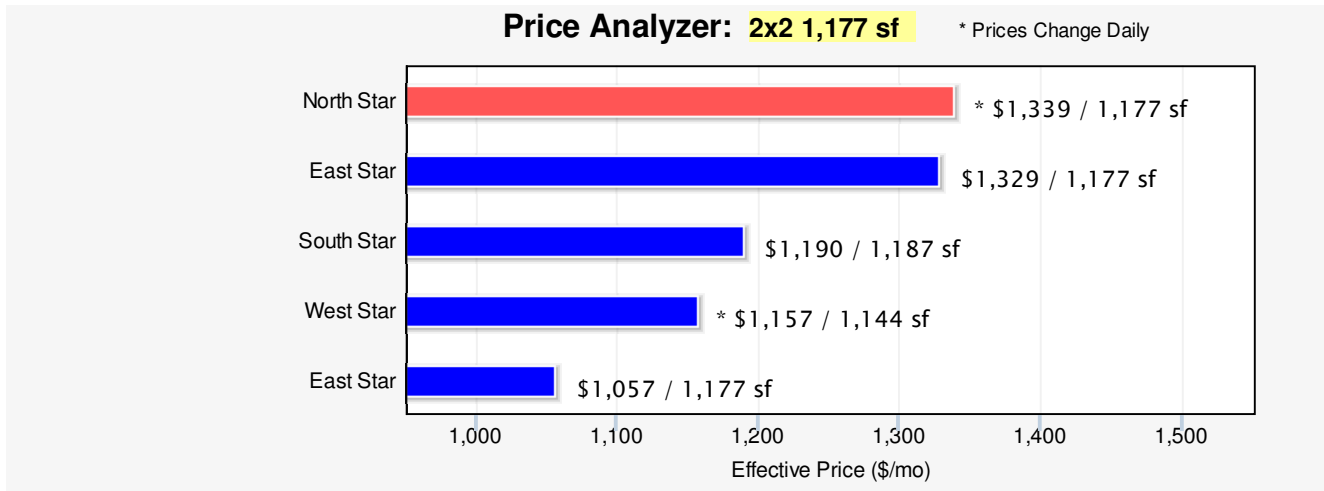

The following is a list of all the Comps communities including the †Subject community.
Show Apartment Details: [1-4](#)

- 1) [East Star](#)
- 2) [North Star](#) †

- 3) [South Star](#)
- 4) [West Star](#)

Op:AA Copyright© 2013 Apartment Data Services, Inc. All Rights Reserved

Floorplan Focus: 1-Bedrooms

[Show 1-Bedroom Details](#)

[Price Analyzer: How it works?](#)

Price Analyzer: 1x1 772 sf * Prices Change Daily

Price Analyzer: 1x1 841 sf * Prices Change Daily

Floorplan Focus: 2-Bedrooms

[Show 2-Bedroom Details](#)

[Price Analyzer: How it works?](#)

Floorplan Focus: 3-Bedrooms

[Show 3-Bedroom Details](#)

[Price Analyzer: How it works?](#)