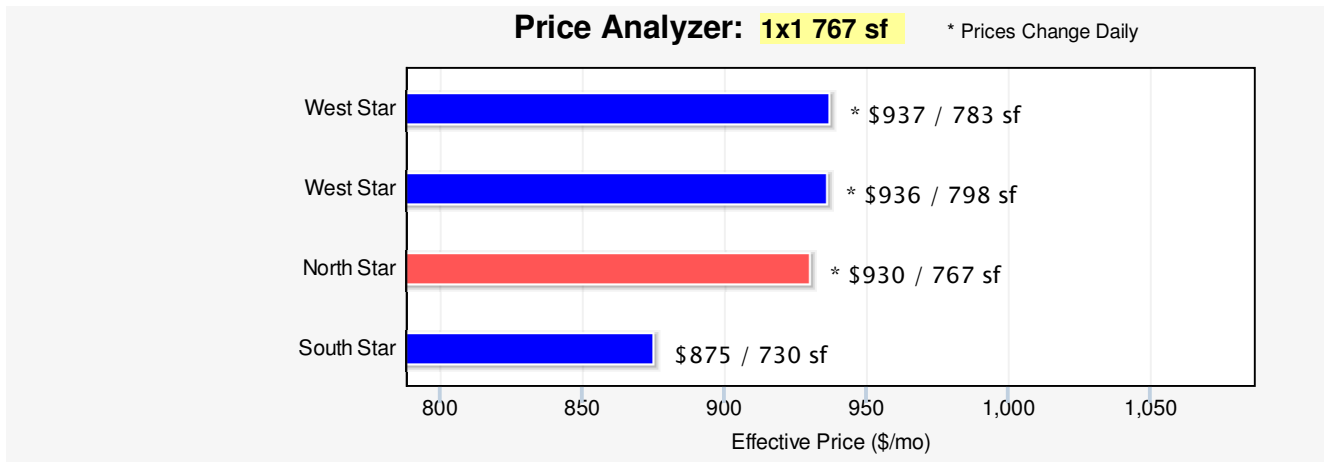

The following is a list of all the Comps communities including the †Subject community.
Show Apartment Details: [1-4](#)

- 1) [East Star](#)
- 2) [North Star](#) †

- 3) [South Star](#)
- 4) [West Star](#)

Op:AA Copyright© 2013 Apartment Data Services, Inc. All Rights Reserved

Floorplan Focus: 1-Bedrooms

[Show 1-Bedroom Details](#)

[Price Analyzer: How it works?](#)

Price Analyzer: 1x1 772 sf * Prices Change Daily