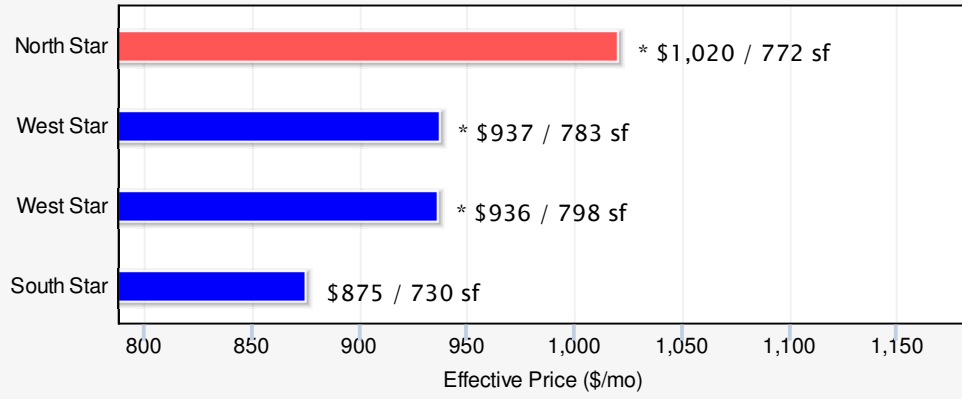

The following is a list of all the Comps communities including the †Subject community.
Show Apartment Details: [1-4](#)

- 1) [East Star](#)
- 2) [North Star](#) †

- 3) [South Star](#)
- 4) [West Star](#)

Op:AA Copyright© 2013 Apartment Data Services, Inc. All Rights Reserved

Floorplan Focus: 1-Bedrooms

[Show 1-Bedroom Details](#)

[Price Analyzer: How it works?](#)

Price Analyzer: 1x1 772 sf * Prices Change Daily

Price Analyzer: 1x1 841 sf * Prices Change Daily

Floorplan Focus: 2-Bedrooms

[Show 2-Bedroom Details](#)

[Price Analyzer: How it works?](#)

Floorplan Focus: 3-Bedrooms

[Show 3-Bedroom Details](#)

[Price Analyzer: How it works?](#)